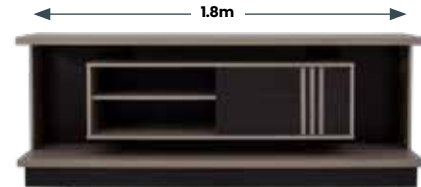

3-490 | T.V UNIT IZMIR

R1500

OTHER COLOURS AVAILABLE

3-426 | T.V UNIT BRAZILIA

12 MONTH WARRANTY

R900

23-830 | HOME THEATRE SOUND BAR VOLKANO CASCADES 50W

volcano