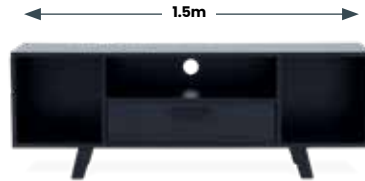

R600

OTHER COLOURS AVAILABLE

3-490 | T.V UNIT IZMIR